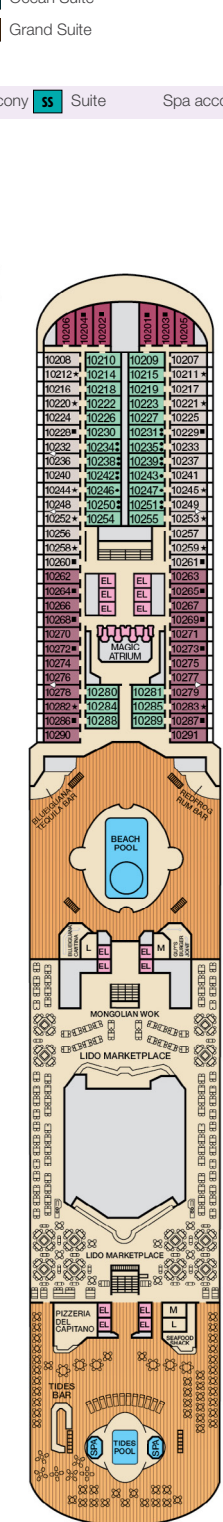

ACCOMMODATIONS SYMBOL LEGEND

- ▲ Twin Bed and Single Sofa Bed
- ★ 2 Twin Beds (convert to King) and Single Sofa Bed
- 2 Twin Beds (convert to King) and 1 Upper Pullman
- 2 Twin Beds (convert to King) and 2 Upper Pullmans
- 2 Twin Beds (convert to King), Single Sofa Bed and 1 Upper Pullman

- † 2 Twin Beds (convert to King) and Double Sofa Bed
- ▼ 2 Twin Beds (convert to King), Single Sofa Bed and 2 Upper Pullmans. Beds do not convert to King when both Upper Pullmans in use.
- ◆ Stateroom with 2 Porthole Windows
- ◁ Connecting staterooms (ideal for families and groups of friends)
- * Twin Beds do not convert to a King Bed
- U Unisex Wheelchair Accessible Restroom

Gross Tonnage: 130,000 Length: 1,004 Feet Beam: 122 Feet
 Cruising Speed: 20 Knots Guest Capacity: 3,690 (Double Occupancy)
 Total Staff: 1,367 Registry: Panama

Deck 1 Deck 2

Lobby • Deck 3 Mezzanine • Deck 4

Promenade • Deck 5

Deck 6 Deck 7 Deck 8

Deck 9 Lido • Deck 10

Deck 11 Spa & Sports • Deck 12 Serenity • Deck 15