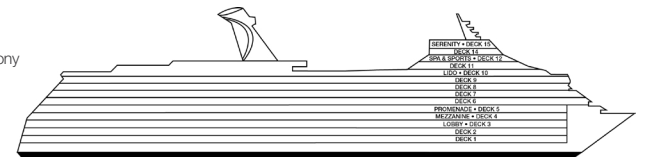

ACCOMMODATIONS SYMBOL LEGEND

- ▲ Twin Bed and Single Sofa Bed
- ★ 2 Twin Beds (convert to King) and Single Sofa Bed
- 2 Twin Beds (convert to King) and 1 Upper Pullman
- 2 Twin Beds (convert to King) and 2 Upper Pullmans
- 2 Twin Beds (convert to King), Single Sofa Bed and 1 Upper Pullman

Gross Tonnage: 130,000 Length: 1,004 Feet Beam: 122 Feet
 Cruising Speed: 20 Knots Guest Capacity: 3,690 (Double Occupancy)
 Total Staff: 1,367 Registry: Panama

Deck 1 Deck 2

Lobby • Deck 3 Mezzanine • Deck 4