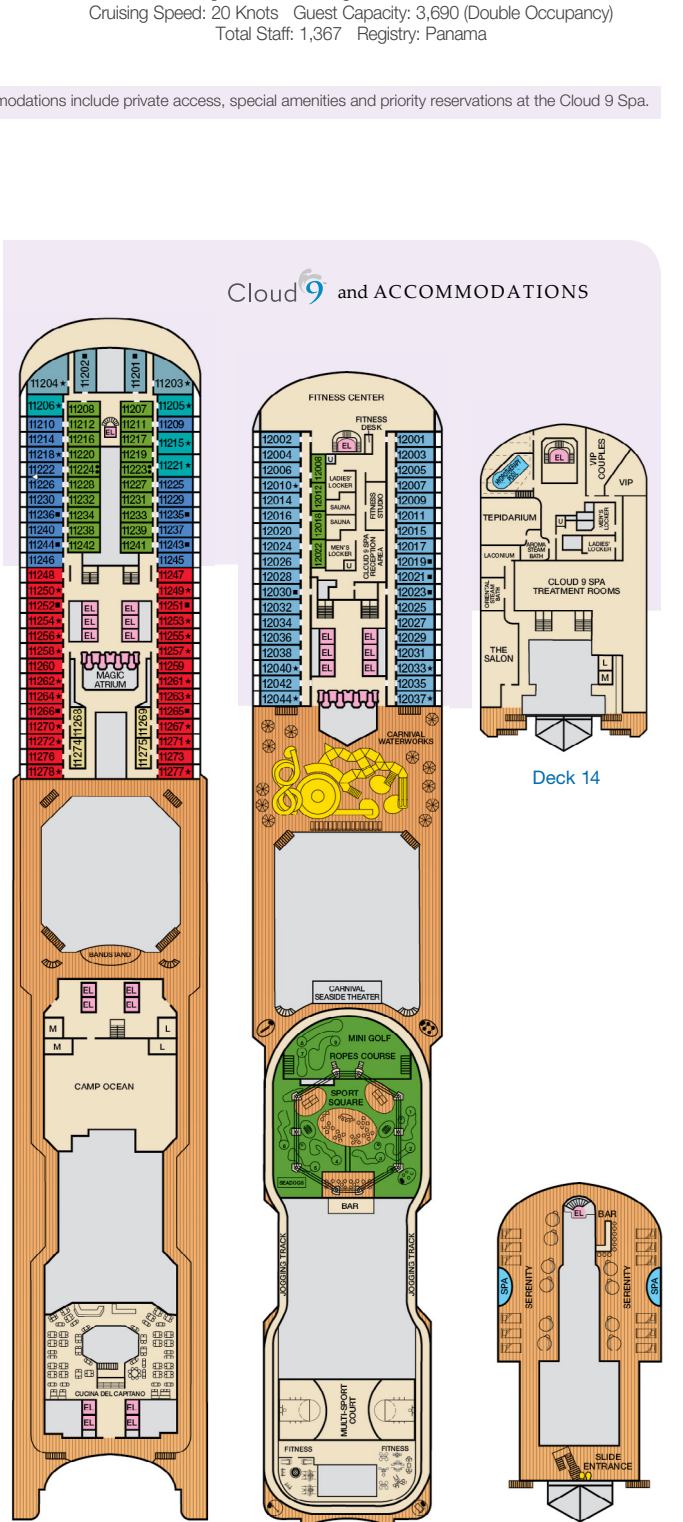

ACCOMMODATIONS SYMBOL LEGEND

- ▲ Twin Bed and Single Sofa Bed
- ★ 2 Twin Beds (convert to King) and Single Sofa Bed
- 2 Twin Beds (convert to King) and 1 Upper Pullman
- 2 Twin Beds (convert to King) and 2 Upper Pullmans
- 2 Twin Beds (convert to King), Single Sofa Bed and 1 Upper Pullman

- † 2 Twin Beds (convert to King) and Double Sofa Bed
- ▼ 2 Twin Beds (convert to King), Single Sofa Bed and 2 Upper Pullmans. Beds do not convert to King when both Upper Pullmans in use.
- ◆ Stateroom with 2 Porthole Windows
- ◁ Connecting staterooms (ideal for families and groups of friends)
- * Twin Beds do not convert to a King Bed
- U Unisex Wheelchair Accessible Restroom

Gross Tonnage: 130,000 Length: 1,004 Feet Beam: 122 Feet
 Cruising Speed: 20 Knots Guest Capacity: 3,690 (Double Occupancy)
 Total Staff: 1,367 Registry: Panama

Deck 1 Deck 2

Lobby • Deck 3 Mezzanine • Deck 4

Promenade • Deck 5

Deck 6 Deck 7 Deck 8

Deck 9 Lido • Deck 10

Deck 11 Spa & Sports • Deck 12 Serenity • Deck 15