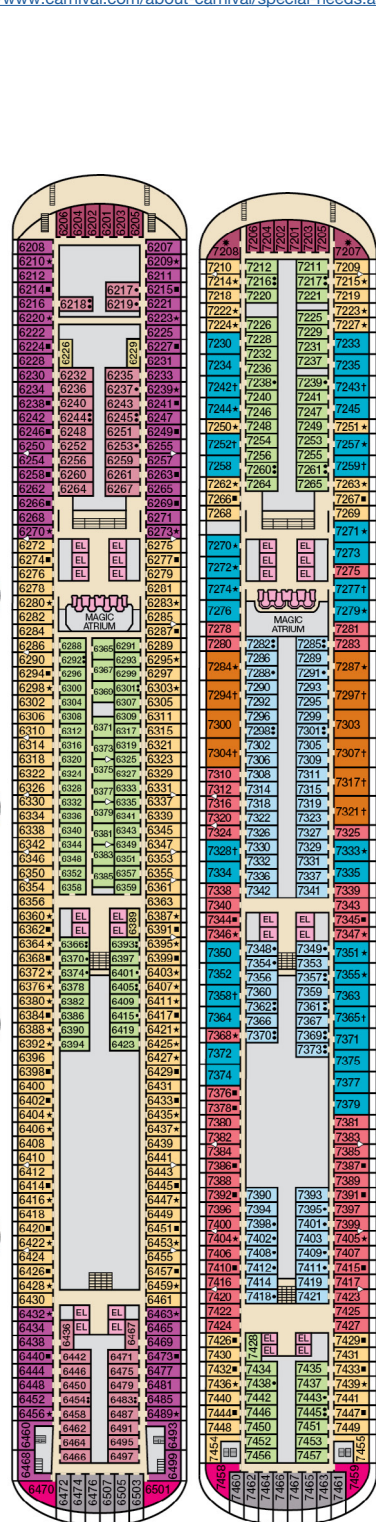

ACCOMMODATIONS SYMBOL LEGEND

- ▲ Twin Bed and Single Sofa Bed
- ★ 2 Twin Beds (convert to King) and Single Sofa Bed
- 2 Twin Beds (convert to King) and 1 Upper Pullman
- 2 Twin Beds (convert to King) and 2 Upper Pullmans
- 2 Twin Beds (convert to King), Single Sofa Bed and 1 Upper Pullman

- † 2 Twin Beds (convert to King) and Double Sofa Bed
- ▼ 2 Twin Beds (convert to King), Single Sofa Bed and 2 Upper Pullmans. Beds do not convert to King when both Upper Pullmans in use.
- ◆ Stateroom with 2 Porthole Windows
- ◁ Connecting staterooms (ideal for families and groups of friends)
- * Twin Beds do not convert to a King Bed
- U Unisex Wheelchair Accessible Restroom

CATEGORIES

- 1A Interior Upper/Lower
 - PI Porthole
 - 4A 4B 4C 4D 4E 4F 4G 4H Interior
 - 4J Interior with Picture Window (obstructed views)
 - 6A Ocean View
 - 6L 6M 6N Deluxe Ocean View
 - 7C Cove Balcony
 - 8A 8B 8C 8D 8E 8F 8G Balcony
 - 8H 8N Aft-View Extended Balcony
 - 9C Premium Vista Balcony
 - JS Junior Suite
 - OS Ocean Suite
 - CS Grand Suite
 - 4S Interior
 - 6S Ocean View (obstructed views)
 - 8P 8S Balcony
 - SS Suite
- Spa accommodations include private access, special amenities and priority reservations at the Cloud 9 Spa.

Gross Tonnage: 130,000 Length: 1,004 Feet Beam: 122 Feet
 Cruising Speed: 20 Knots Guest Capacity: 3,690 (Double Occupancy)
 Total Staff: 1,367 Registry: Panama

Deck 1 Deck 2

Lobby • Deck 3 Mezzanine • Deck 4