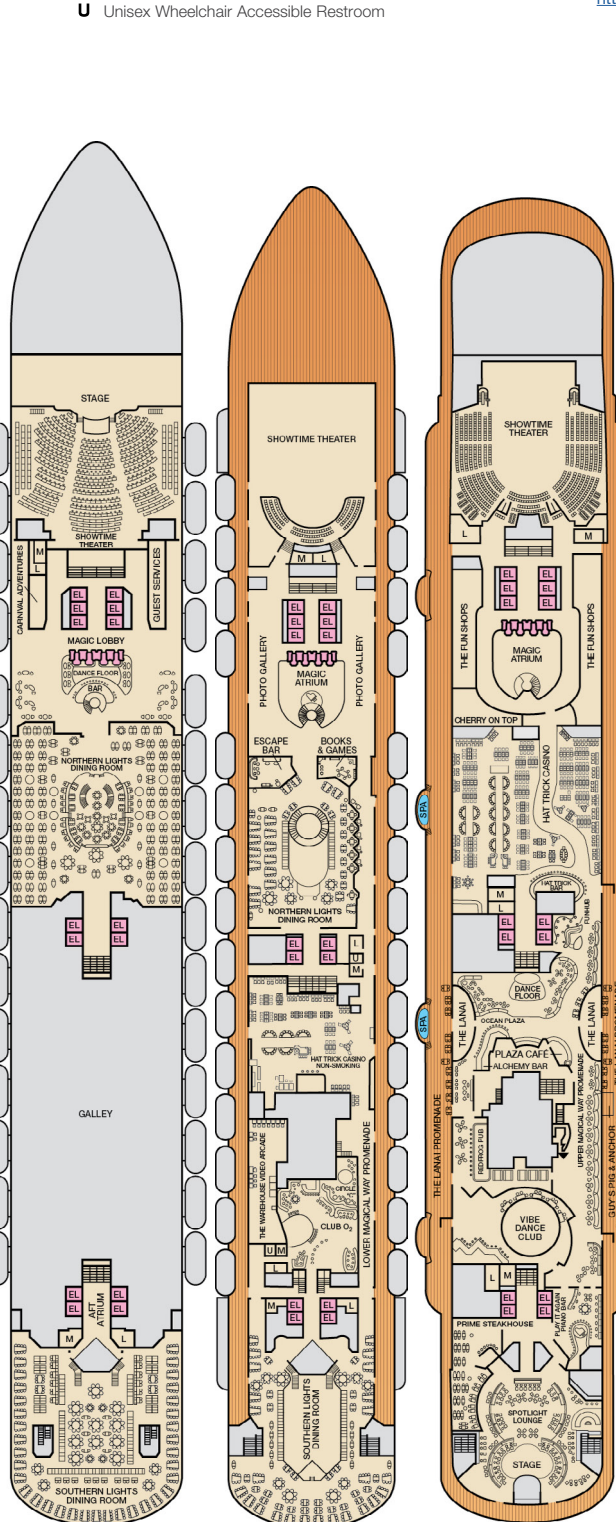

ACCOMMODATIONS SYMBOL LEGEND

- ▲ Twin Bed and Single Sofa Bed
- ★ 2 Twin Beds (convert to King) and Single Sofa Bed
- 2 Twin Beds (convert to King) and 1 Upper Pullman
- 2 Twin Beds (convert to King) and 2 Upper Pullmans
- 2 Twin Beds (convert to King), Single Sofa Bed and 1 Upper Pullman

- † 2 Twin Beds (convert to King) and Double Sofa Bed
- ▼ 2 Twin Beds (convert to King), Single Sofa Bed and 2 Upper Pullmans. Beds do not convert to King when both Upper Pullmans in use.
- ◆ Stateroom with 2 Porthole Windows
- ◁ Connecting staterooms (ideal for families and groups of friends)
- * Twin Beds do not convert to a King Bed
- U Unisex Wheelchair Accessible Restroom

CATEGORIES

- 1A Interior Upper/Lower
 - PI Porthole
 - 4A 4B 4C 4D 4E 4F 4G 4H Interior
 - 4J Interior with Picture Window (obstructed views)
 - 6A Ocean View
 - 6L 6M 6N Deluxe Ocean View
 - 7C Cove Balcony
 - 8A 8B 8C 8D 8E 8F 8G Balcony
 - 8H 8N Aft-View Extended Balcony
 - 9C Premium Vista Balcony
 - JS Junior Suite
 - OS Ocean Suite
 - CS Grand Suite
 - 4S Interior
 - 6S Ocean View (obstructed views)
 - 8P 8S Balcony
 - SS Suite
- Spa accommodations include private access, special amenities and priority reservations at the Cloud 9 Spa.

Gross Tonnage: 130,000 Length: 1,004 Feet Beam: 122 Feet
 Cruising Speed: 20 Knots Guest Capacity: 3,690 (Double Occupancy)
 Total Staff: 1,367 Registry: Panama

Deck 1 Deck 2

Lobby • Deck 3 Mezzanine • Deck 4