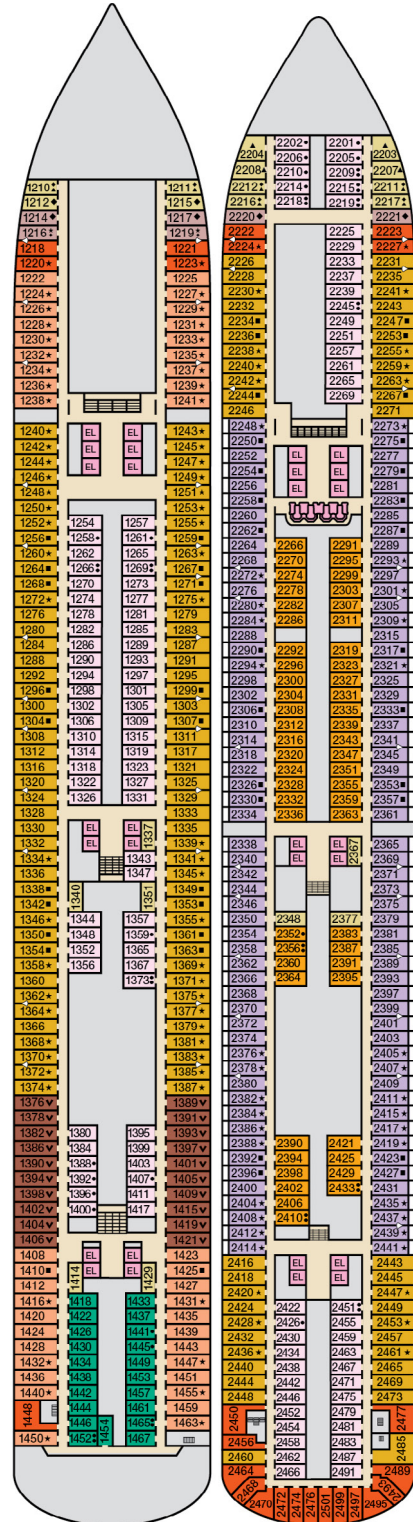

ACCOMMODATIONS SYMBOL LEGEND

- ▲ Twin Bed and Single Sofa Bed
- ★ 2 Twin Beds (convert to King) and Single Sofa Bed
- 2 Twin Beds (convert to King) and 1 Upper Pullman
- 2 Twin Beds (convert to King) and 2 Upper Pullmans
- 2 Twin Beds (convert to King), Single Sofa Bed and 1 Upper Pullman

- † 2 Twin Beds (convert to King) and Double Sofa Bed
- ▼ 2 Twin Beds (convert to King), Single Sofa Bed and 2 Upper Pullmans. Beds do not convert to King when both Upper Pullmans in use.
- ◆ Stateroom with 2 Porthole Windows
- ◁ Connecting staterooms (ideal for families and groups of friends)
- * Twin Beds do not convert to a King Bed
- U Unisex Wheelchair Accessible Restroom

6L 6M JS Staterooms and suites with obstructed views: 1440, 1459, 2448, 2473, 9205, 9206.

All accommodations are non-smoking.
 Accessible staterooms are available for guests with disabilities. Please contact Guest Access Services at 1-800-438-6744 ext. 70025 for details, or visit <http://www.carnival.com/about-carnival/special-needs.aspx>.

Gross Tonnage: 130,000 Length: 1,004 Feet Beam: 122 Feet
 Cruising Speed: 20 Knots Guest Capacity: 3,690 (Double Occupancy)
 Total Staff: 1,367 Registry: Panama

Deck 1 Deck 2

Lobby • Deck 3 Mezzanine • Deck 4